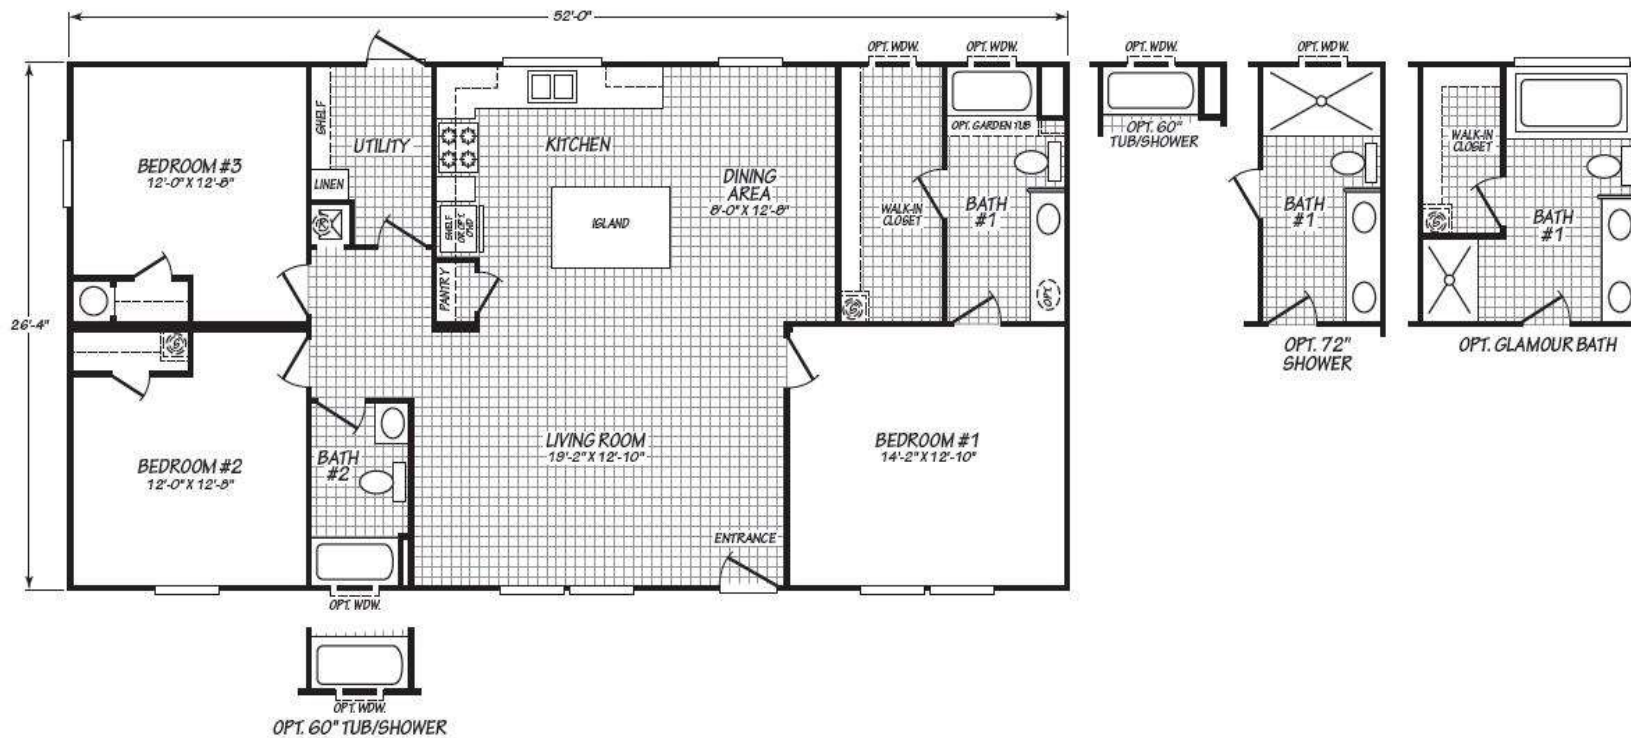

Head Mobile Home Sales, Inc.
3305 SW Hwy 17
Arcadia, FL 34266
(863)494-3400

Fleetwood 28'X52' 3 Bedroom 2 Bath - 1369 Square Feet