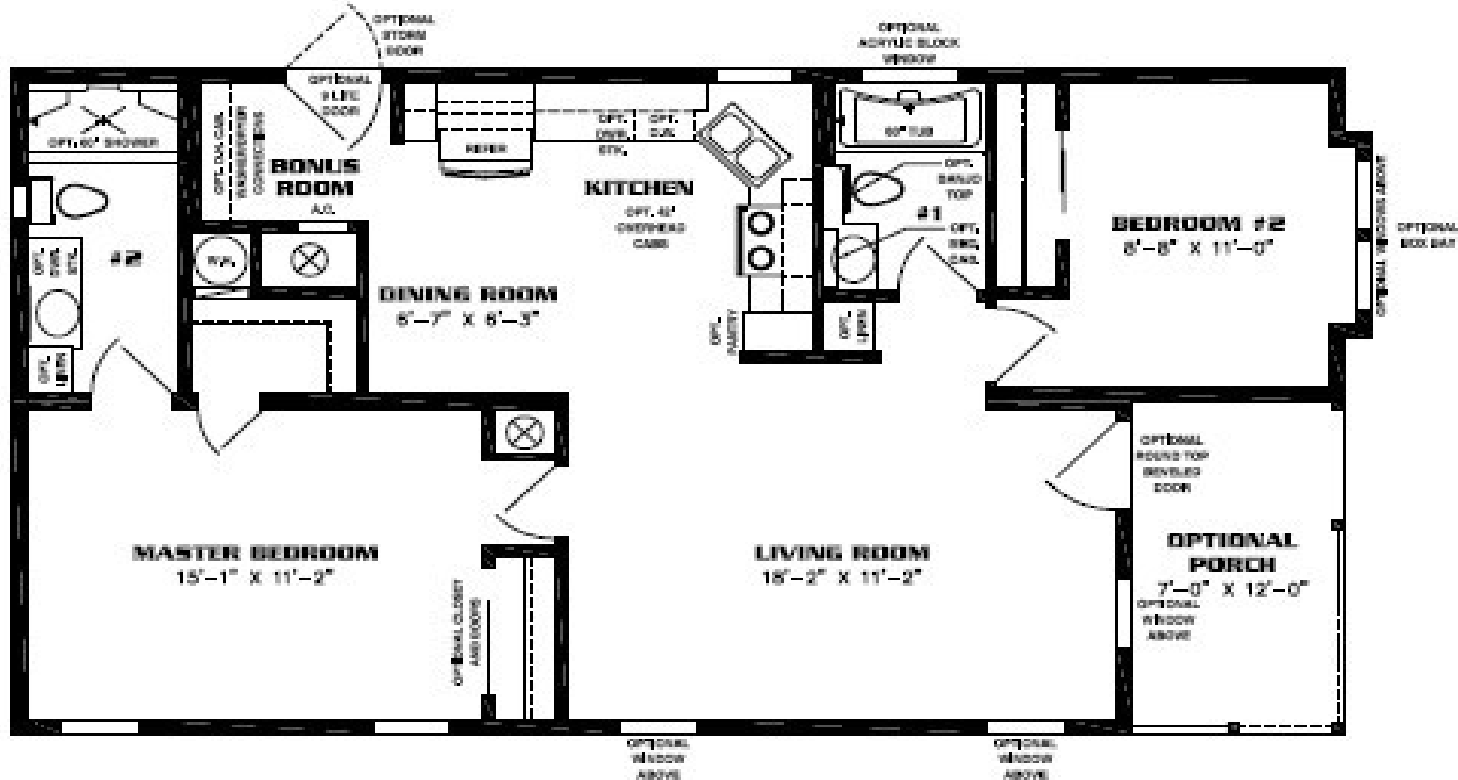

Jacobsen 24X44' with Porch
Also available in 36' and 40' Length

Head Mobile Home Sales, Inc.
3305 SW Hwy 17
Arcadia, FL 34266
(863) 494-3400

NOTE
 CHECK WITH YOUR SALESPERSON
 TO IDENTIFY OPTIONAL ITEMS
 THAT ARE ON THIS PRINT.

24' X 44'/37'
 (24' X 44' INC. OPT PORCH)
 972 SQUARE FEET (1,056 W/OPT. PORCH)